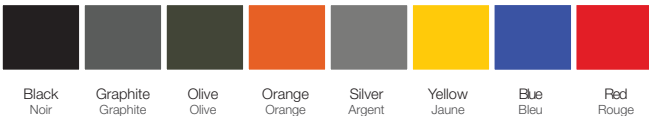

Available colors | Couleurs disponibles

1. DJI^{TM} Mavic 2 Pro | Zoom

2. Battery to power bank adaptor

Adaptateur pour batterie externe

3. Batteries (X3)

Batteries (X3)

4. Battery charging hub + car charger

Station de recharge de batterie + Chargeur allume-cigare

5. Multi cavity : Low-noise propellers / cables

Multi cavité: Hélices à faible bruit / câbles

6. Remote control

Télécommande

7. Charger

Chargeur