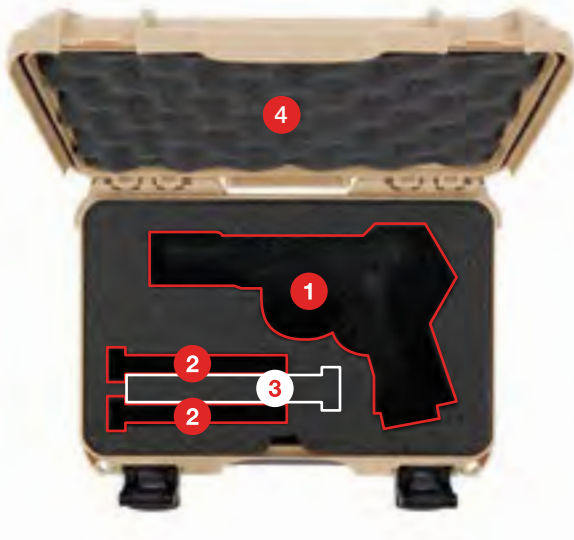

NANUK[™] 909 CLASSIC PISTOL CASE

1. Pistol
Pistolet
2. Single stack magazines (x2)
Chargeurs simples (x2)
3. Double stack magazine (x1)
Chargeur double (x1)
4. Eggshell foam
Mousse coquille d'oeuf

Dimensions | Dimensions

Exterior | Extérieure
L12.64" x W9.0" x H4.38" | L321mm x W229mm x H111mm

Interior | Intérieure
L11.44" x W7.0" x H3.68" | L291mm x W178mm x H93mm

Weight (with foam) | Poids (avec la mousse)
2.44 lbs | 1.11 kg