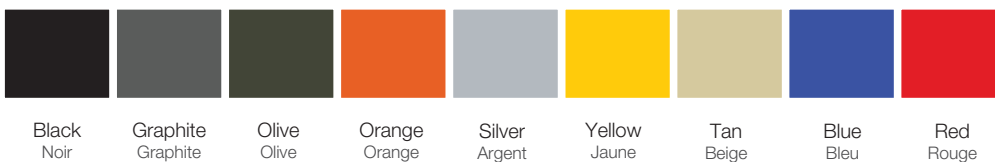

Available colors | Couleurs disponibles

List of Compatible Pistols* Liste des pistolets compatibles *

1911 Colt Classic Variants
1911 All Brands Variants
Beretta 90 Variants
CZ 75 Variants
CZ SHADOW 1 and 2
Canik SFX / SA
FNH FNS Variants
Grand Power XTRIM
Grand Power Excalibur
H&K USP Variants
Magnum Research MR9
Ruger P85,89,90,91,92,93,94
Ruger American Pistol
Ruger SR11
Smith&Wesson MP Series Variants
SIG SAUER P226 Variants
SIG SAUER P220 Variants
SIG SAUER P227 Variants
SIG SAUER P228 Variants
SIG SAUER P229 Variants
SIG SAUER P225 Variants
SIG SAUER P238 Variants
SIG SAUER P239 Variants
SIG SAUER 1911 Variants
SIG SAUER P320 Variants
Springfield Armory XD Variants
Springfield Armory 1911
Tanfoglio Force 22
Tanfoglio Combat
Tanfoglio Stock 1 & 2,3,Buzz
Tanfoglio Match

*May accommodate other models. See our foam fit template if your pistol does not appear on the list.

*Peut accueillir d'autres modèles. Voir notre gabarit de mousse si votre pistolet n'apparaît pas sur la liste.